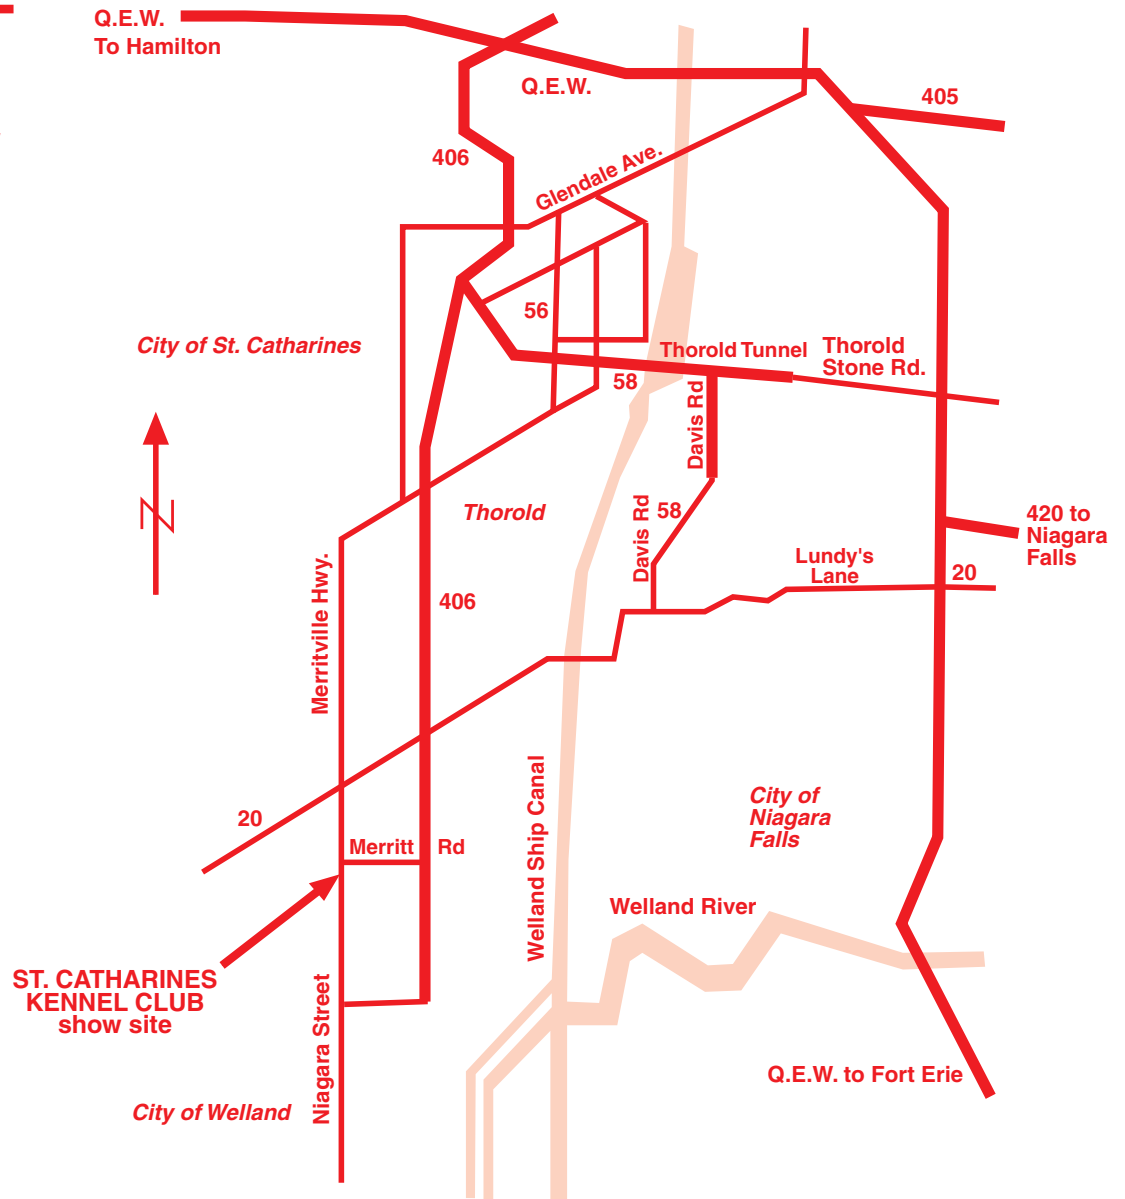

MAP

<http://goo.gl/4MQbv>

DIRECTIONS TO SHOW SITE

The Niagara Regional Exhibition is located on the Niagara Regional Exhibition grounds at 1100 Niagara Street.

We are located 3 minutes off Highway 406. Taking the Merritt Road exit from the 406 turn left onto Niagara Street.

The Grounds are located on your left just after you turn onto Niagara Street.