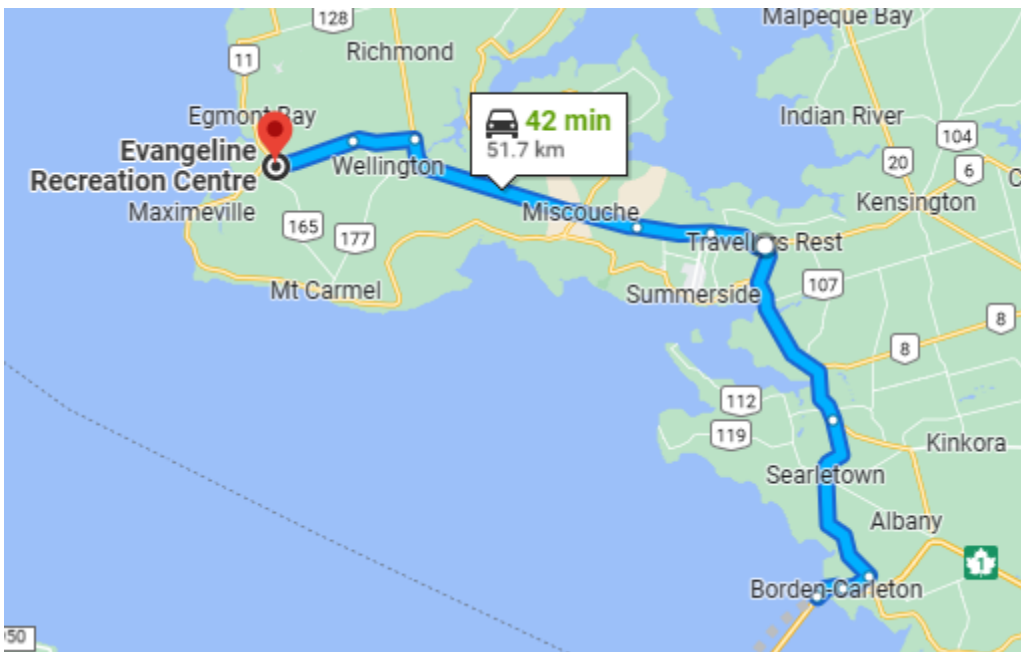

LSKC BBQ Basket Raffle

All sales go toward our equipment fundraiser. Tickets are \$2 each or 3 for \$5

Chuck a Duck Get your Ducks!! The LSKC will be hosting a Chuck a Duck on Sunday June 18th during the break between show 3 and show 4 in ring 1. All proceeds going to the Zone 2 Junior Handling. Get your ducks \$5.00 each or 5 ducks for \$20.00. Warm up your arm and come Chuck a Duck. Winner takes home 50% of sales.

Show and Go There will a be a Show and Go on Friday evening with Laura Grandmont starting at 6pm. \$5.00 per dog.

Directions

Once you arrive in Prince Edward Island please use the following directions in finding the show site: Evangeline Recreation Centre.

From the Confederation Bridge:

- Take route 1 towards Summerside (approx. 20 kms), continue on through the traffic lights.
- At the traffic circle (1km past the lights), take the 2nd exit to Tignish (Route 2).
- At the traffic circle take the 1st exit to Tignish (Route 2).
- At the traffic circle take the 2nd exit to Tignish (Route 2).
- Drive 7.6km and turn left onto Goodwin Rd
- Drive 3.2km and keep right at the stop sign
- Drive 4.3 km and the Evangeline Recreation Centre is on your left