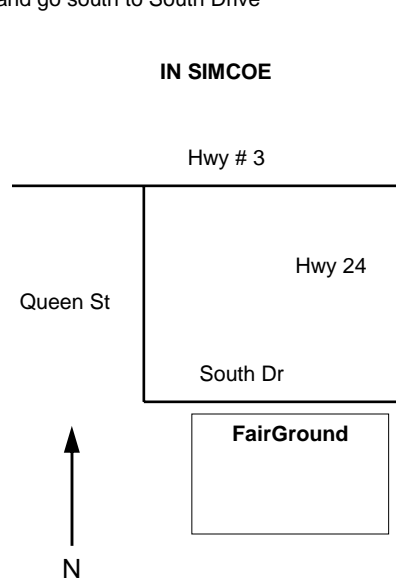

FOR INFO ON THE FOREST CITY KENNEL CLUB
DIRECTIONS TO THE SHOW,
RESULTS & UPCOMING SHOWS
VISIT US ON THE WEB AT
www.canineshowservices.com

CANINE SHOW SERVICES 2000

DIRECTIONS

From # 24 (Norfolk St) follow to South Dr. Go west on South Drive

From #3 (Queensway) follow to Queen Street, and go south to South Drive

**Forest City
Junior Handling
SATURDAY MAY 15
RING 3 11:55 PM**

**SUNDAY MAY 16
RING 3 12:20PM**

FRIDAY MAY 14 2010

RING 1 - JUDGE: ALLAN PEPPER