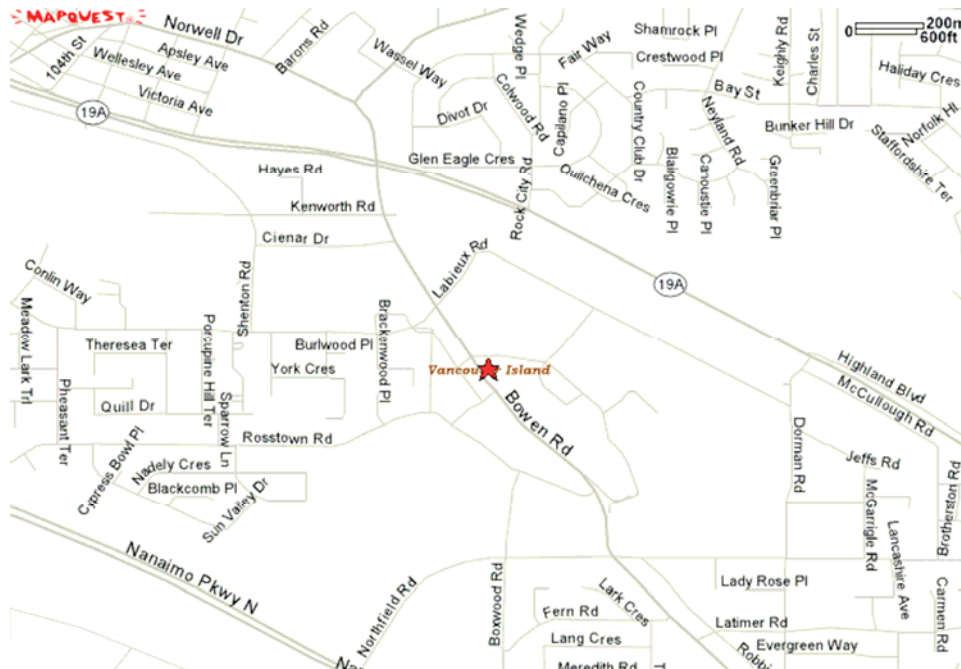

OVERLOADS

Due to overloads on Friday, Saturday & Sunday the following amendments have been made with approval granted by CKC for each of these changes:

(Friday) June 14, 2013 – Mr Richard Paquette is overloaded by 36 total dogs, the entire Herding assignment PLUS Group Level will be judged by Mr F.M. (Butch) MacDonald

(Saturday) June 15, 2013 – Mr Bill Walkey is overloaded by 5 total dogs, the following breeds will be judged by Miss Barbara Watt: 1 Basenji, 3 Borzoi, 1 Drever

(Sunday) June 16, 2013 – Mr Bill Walkey is overloaded by 37 total dogs, the entire Terrier assignment PLUS Group Level will be judged by Miss Barbara Watt.

*****

Beban Park Centennial Building
Bowen Road north of Northfield Road
Nanaimo, BC Indoor/Outdoor

DAY PARKING is available across the road from the Centennial Building, in designated areas. The area in front of the buildings is for loading and unloading only.

The City of Nanaimo has Leash and Poop-Scoop By-Laws. Please keep your dogs on leash at all times and clean up after them.

The grooming Tent will be open June 12TH 2013 – 3:00PM
June 13TH, 14TH, 15TH AND 16TH 2013 FROM 7 AM TO 10:30 PM
All exercise pens must be kept clean of feces at all times.

Absolutely NO SMOKING allowed in the grooming tent and City bylaws restrict smoking in public parks areas and within 10 feet of any public building entrance or window within the City of Nanaimo.

Note: THERE WILL BE NIGHT SECURITY FROM 10:00 PM to 6:00AM

Coast Savers BC FERRIES

<http://www.bcferries.com/promotions/coastsaver.html>