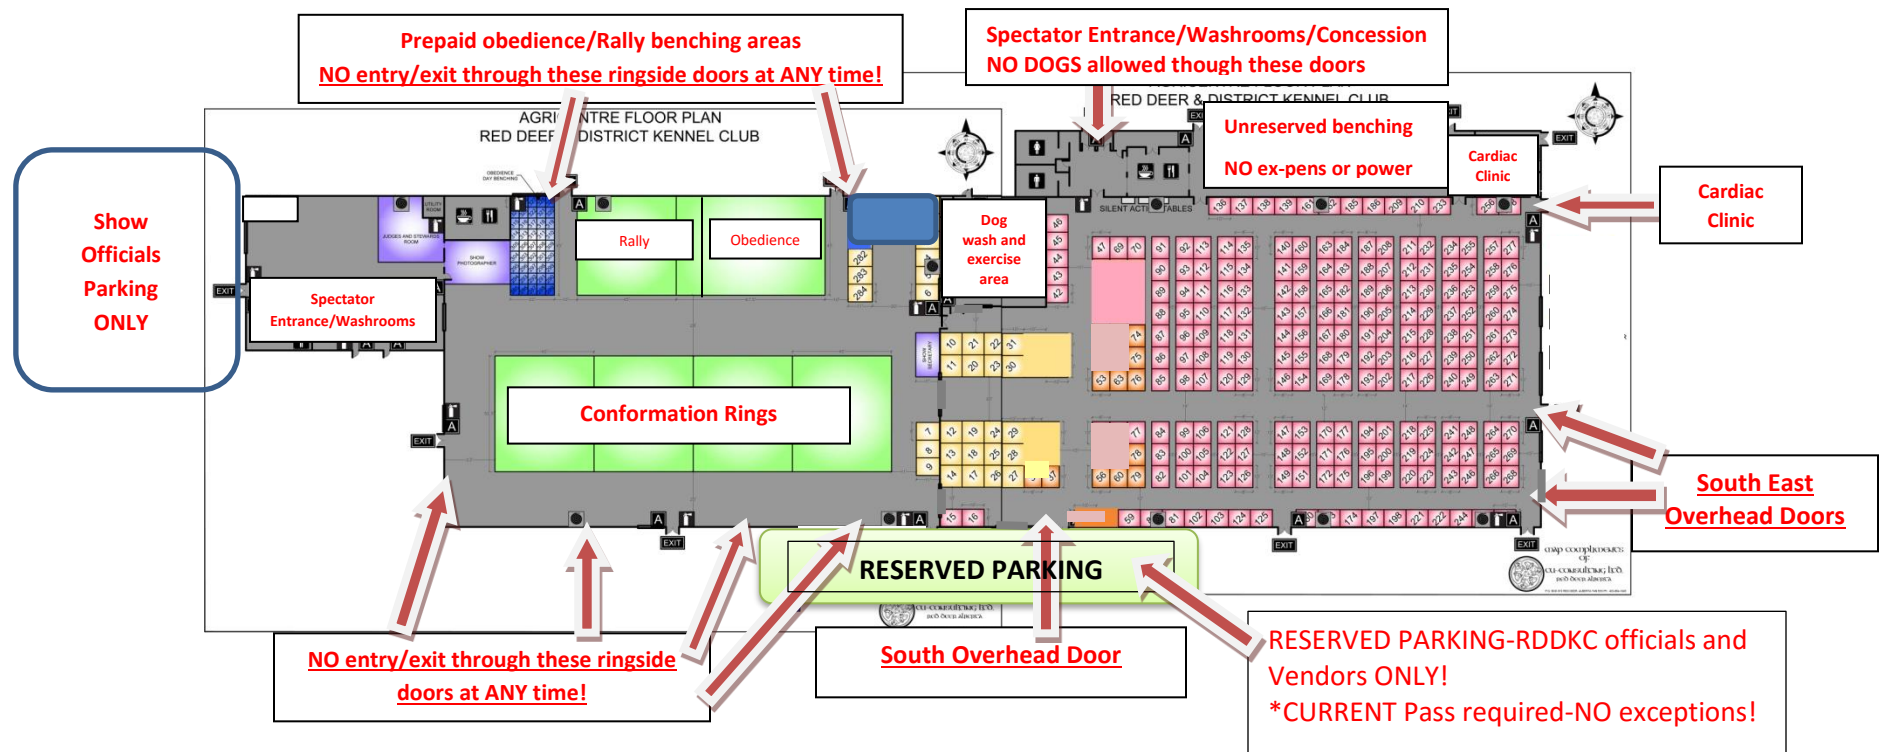

Times for setup entry on Thursday afternoon: 12 pm – South overhead door: Vendors

2 pm – South-East overhead doors: Large (4-6 + spaces) reserved setups

4 pm – South East overhead doors: All benching (reserved & non reserved)

If you enter the building and set up/save spaces **prior** to these times, you will be removed. Anyone verbally abusing show volunteers will be immediately removed from the show premises.

The large overhead doors will only be opened as needed starting at the above times on Thursday for setup, until approximately 5 pm. After that they will be locked and not opened again until after completion of Best In Show Sunday afternoon.

NOTE Driving in to the building to set up is only permitted on approval of the benching co-ordinator, and will only be allowed for very large setups and Vendors. You must get permission, or you will be asked to leave. There have been safety concerns for dogs and equipment with numerous vehicles driving in at once, and then left idling.

** If you require RV parking or vehicle plug in power for the weekend, you must contact the Westerner Campground at 403-352-8801, and pay through them. RVs must be parked in the parking lots on the North side of the building, NOT on the East or South Side of the building. Those areas are reserved for day parking.

New Wristbands are now required for entry all weekend. Please pick them up at the Show Secretary's table after 5 pm Thursday.