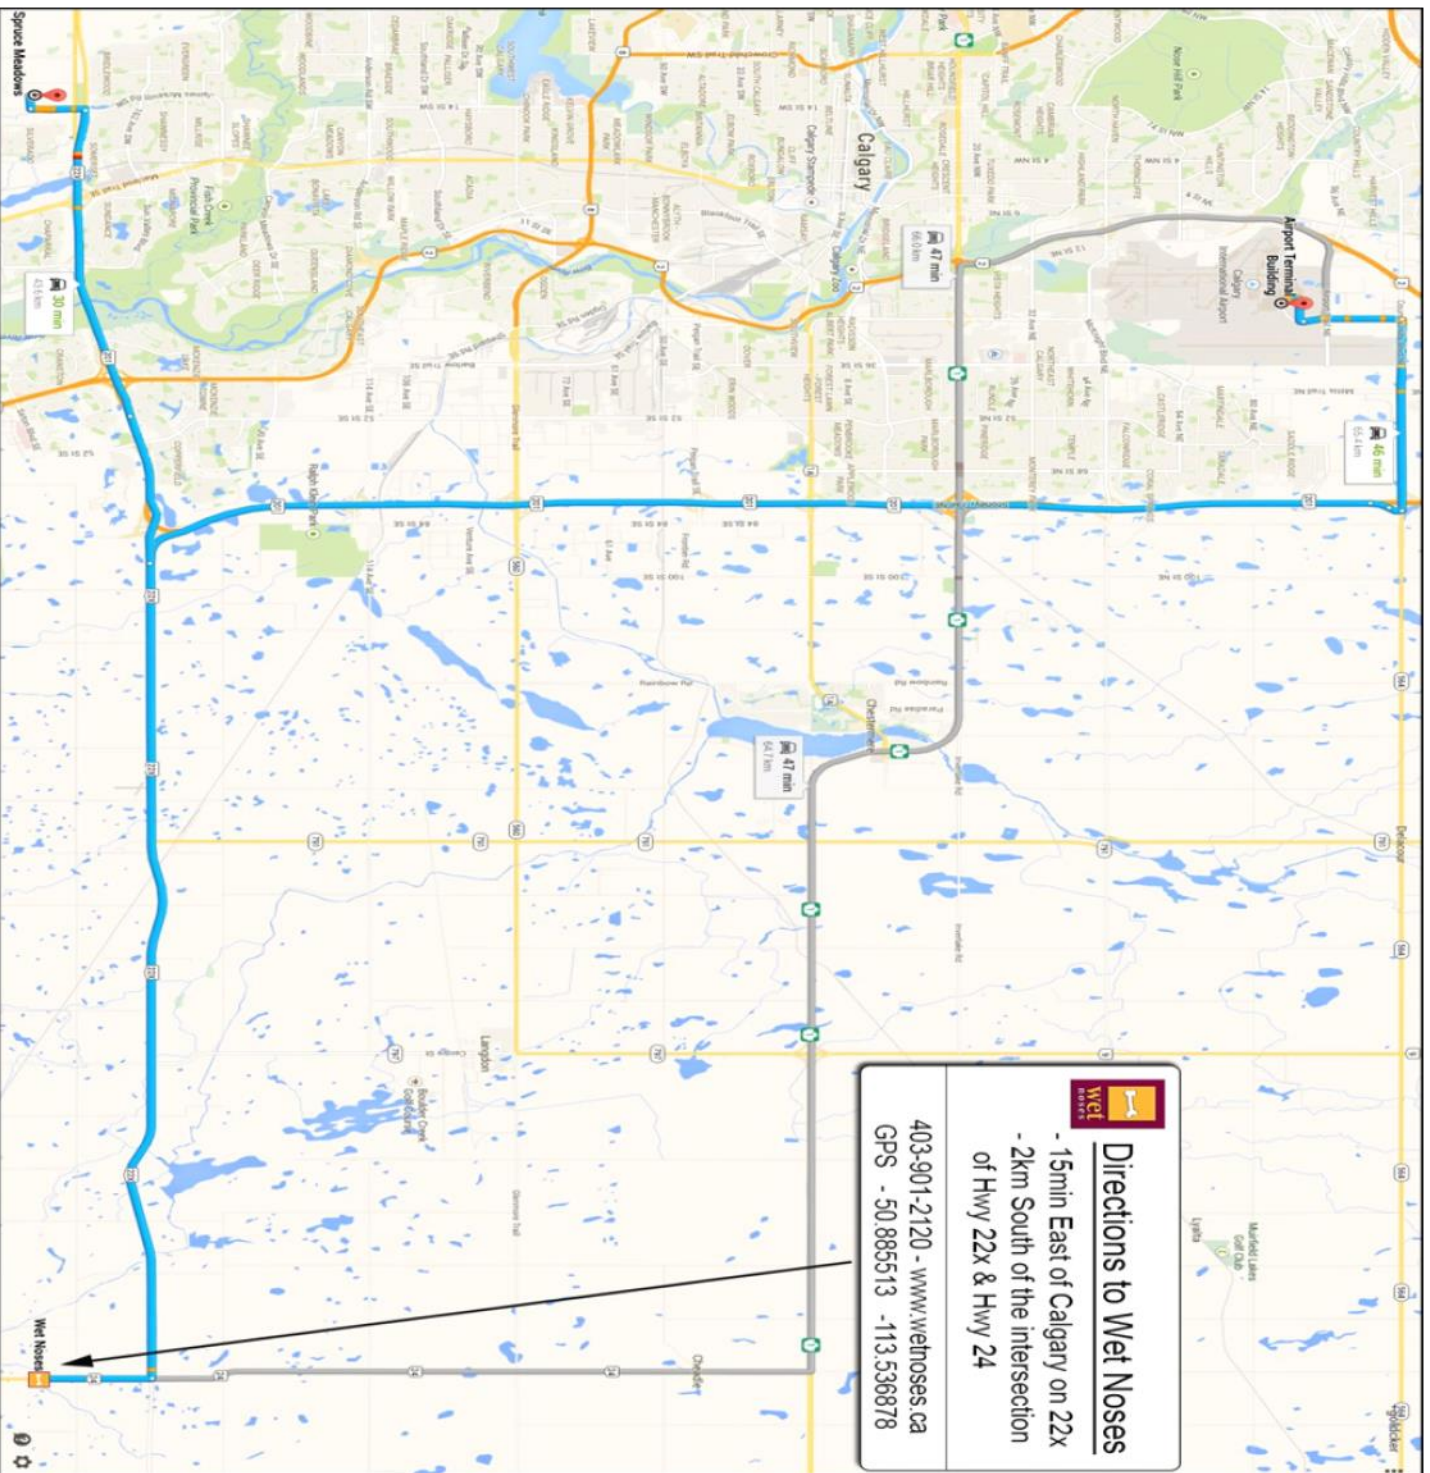

Directions to Wet Noses

- 15min East of Calgary on 22x
- 2km South of the intersection of Hwy 22x & Hwy 24

403-901-2120 - www.wetnoses.ca
GPS - 50.885513 - 113.536878

JUDGING SCHEDULE - Rocky Mountain Working Herding Club of Alberta

Conformation - Saturday, July 15, 2023

Veterans is an official class - Veterans Dog will immediately follows Winners Male and Veterans Bitch will immediately follow Winners Bitch.
The winners of both Veterans Dog and Veterans Bitch will return for Best of Breed judging.

Ring 1 Group 7 (Herding Dogs) Judith Taylor

9:30a.m.

2	Australian Cattle Dog	0-0-1-1
3	Baby Puppy	3-0
11	Australian Shepherd	1-5-3-1
1	Veteran Male	1-0
9	Belgian Shepherd Dog	4-1-1-1
1	Veteran Male	1-0
1	Veteran Female	0-1
1	Border Collie	1-0-0-0
4	Bouvier des Flandres	1-2-0-1
1	Collie (Rough)	0-1-0-0
2	Collie (Smooth)	0-1-1-0
4	German Shepherd Dog	1-2-1-0
1	Old English Sheepdog	0-1-0-0
20	Shetland Sheepdog	6-8-2-3
1	Veteran Male	1-0
2	Welsh Corgi (Cardigan)	0-0-1-1
3	Welsh Corgi (Pembroke)	0-0-0-3

60 Dogs, 3 Baby Puppy

*** Group Judging To Follow Last Breed ***

Ring 2 Group 3 (Working Dogs) Tony Vandendool

8:30a.m.

3	Bullmastiff	1-0-2-0
12	Boxer	3-3-3-2
1	Veteran Female	0-1
15	Rottweiler	1-4-6-1
1	Veteran Male	1-0
2	Veteran Female	0-2
5	Cane Corso	1-3-1-0

7	Newfoundland	1-4-0-2
2	Saint Bernard	0-2-0-0
6	Akita	0-3-1-1
1	Veteran Male	1-0
4	Alaskan Malamute	0-3-0-1
14	Bernese Mountain Dog	2-5-3-4
1	Exhibition Only	0-1
7	Canadian Eskimo Dog	3-3-1-0
6	Doberman Pinscher	0-1-3-2
1	Baby Puppy	0-1
4	Siberian Husky	0-1-0-3

Ring 2 Group 3 (Working Dogs) Tony Vandendool

1:00p.m.

11	Great Dane	4-1-3-2
1	Veteran Female	0-1
4	Samoyed	2-0-1-1
3	Schnauzer (Giant)	1-0-0-1
1	Veteran Female	0-1

103 Dogs, 1 Baby Puppy

*** Group Judging To Follow Last Breed ***

Ring 2 - BEST IN SPECIALTY SHOW - Judge Tony Vandendool

**Order of Judging: Best Baby in Specialty Show, Best Veteran in Specialty Show,
Best in Specialty Show and Best Puppy in Specialty Show**

Summary

Group 3 (Working Dogs) 103 Dogs, 1 Baby Puppy
Group 7 (Herding Dogs) 60 Dogs, 3 Baby Puppy
Total 163 Dogs, 4 Baby Puppy

Judging Location:

TBL

TBL/RMP

RMP

RMP/GND

GND