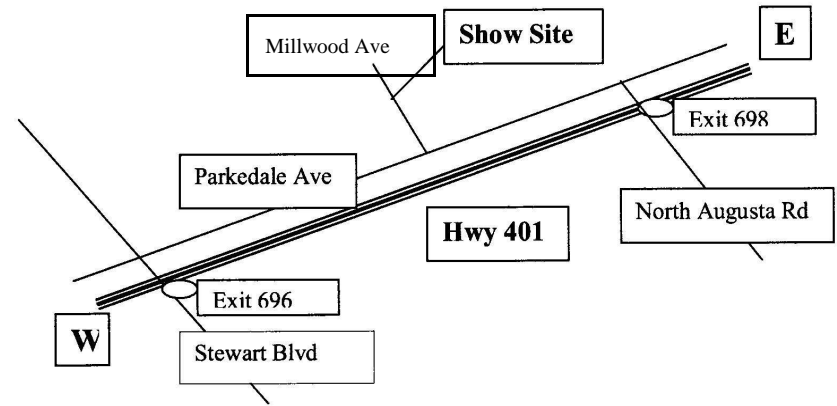

Total: 19

How do I get to the show site?

From the east:

Take Exit 698 off Highway 401, turn left onto Parkedale Avenue, proceed to Millwood Ave., turn right and turn right again on Magedoma Drive immediately behind Canadian Tire