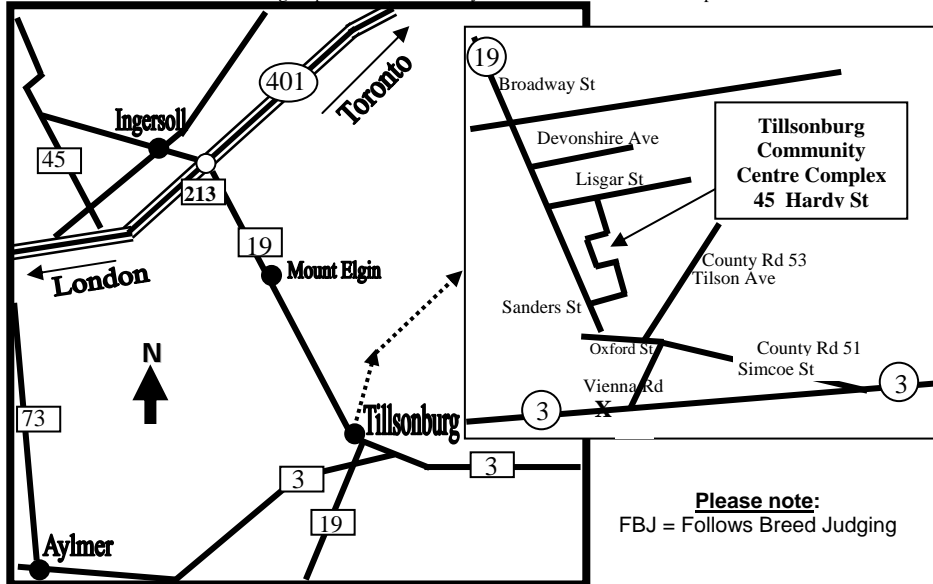

LONDON CANINE ASSOCIATION INC.
Judging Schedule - Friday, Saturday, Sunday July 13, 14, 15, 2012

Tillsonburg Community Centre Complex, 45 Hardy St., Tillsonburg, ON, N4G 3W9
 The following map is for reference only. Please refer to an official map.