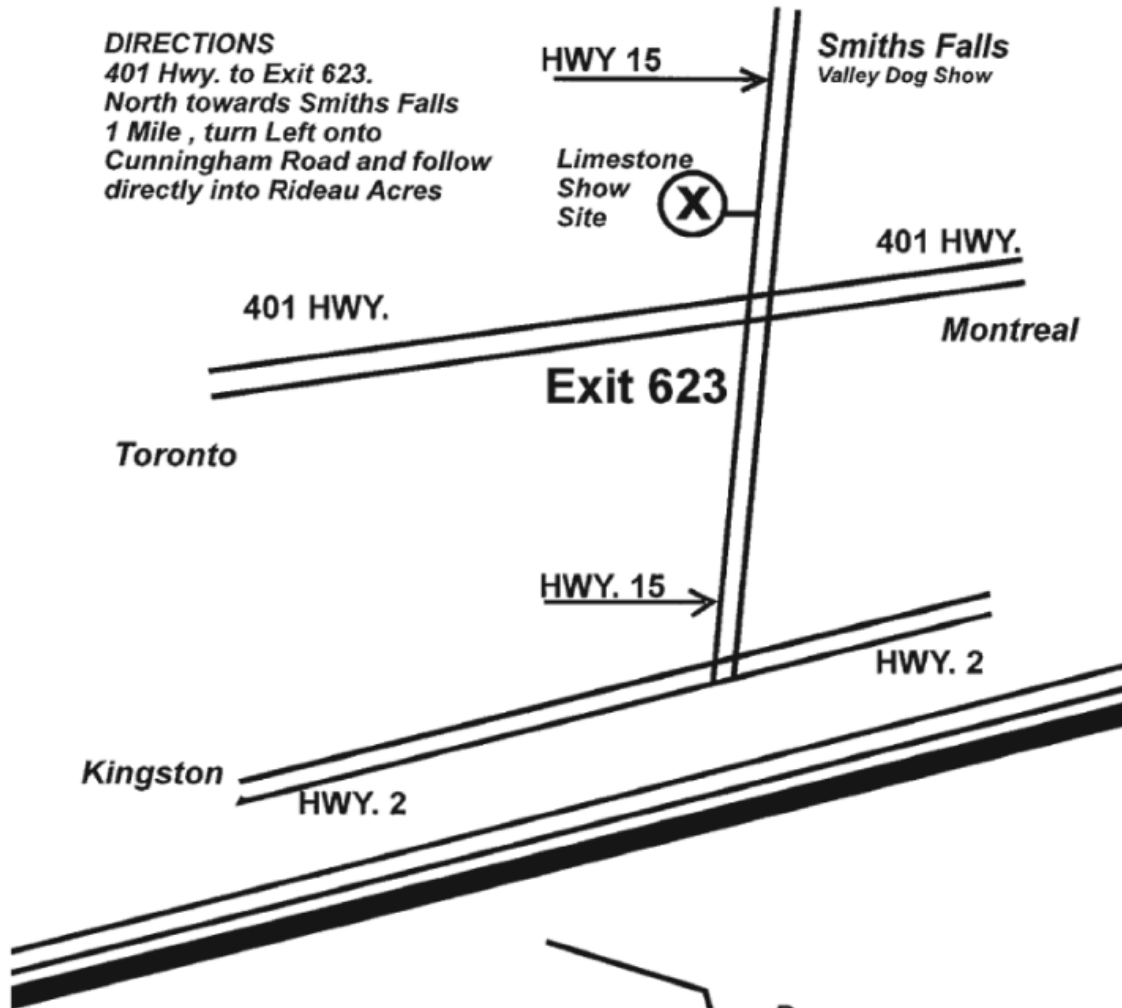

DIRECTIONS
401 Hwy. to Exit 623.
North towards Smiths Falls
1 Mile , turn Left onto
Cunningham Road and follow
directly into Rideau Acres