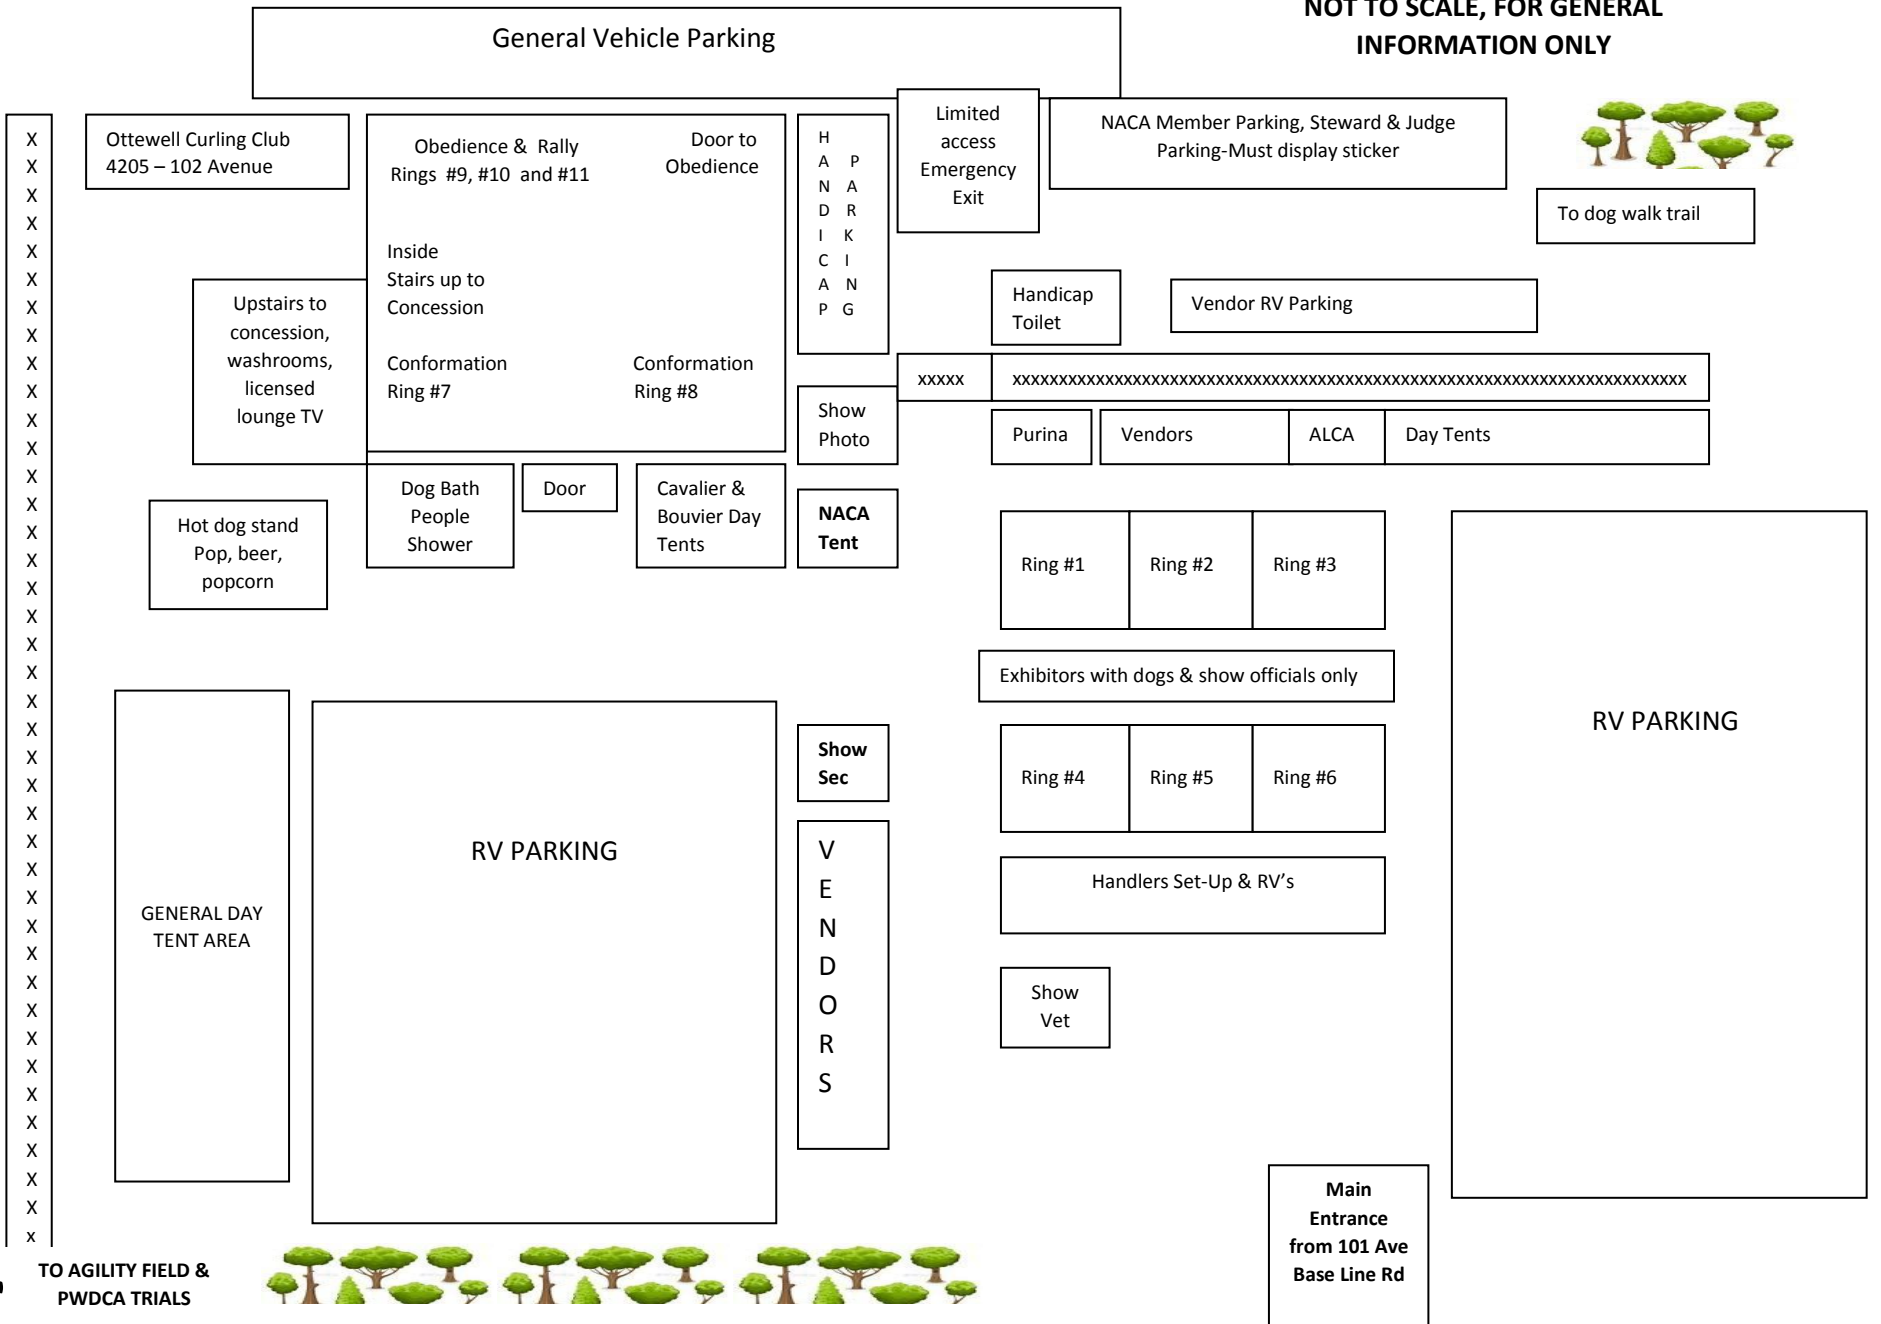

WEST

Side Road off 101 Avenue (Baseline), sign says to Tiger Goldstick Park. **DO NOT PARK** where signs indicate NO PARKING, By-Law will be checking. Park on grass to north of this road and on the berms. Please follow directions of Security Guards. If no parking available please go back to 50th street, turn R and next R around to front of Curling Building. If full park in neighborhood but **DO NOT** block driveways.