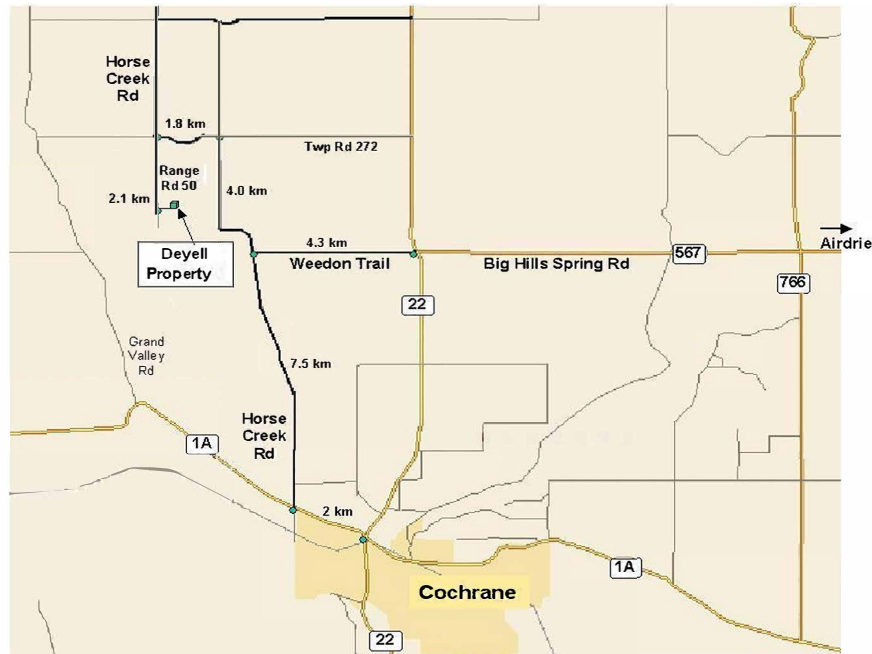

GSP Open Derby to follow OSD - Judges Terry Gannon and Michell McDougall

GPS Coordinate: 51°16'50.5"N 114°33'42.0"W

Puppie