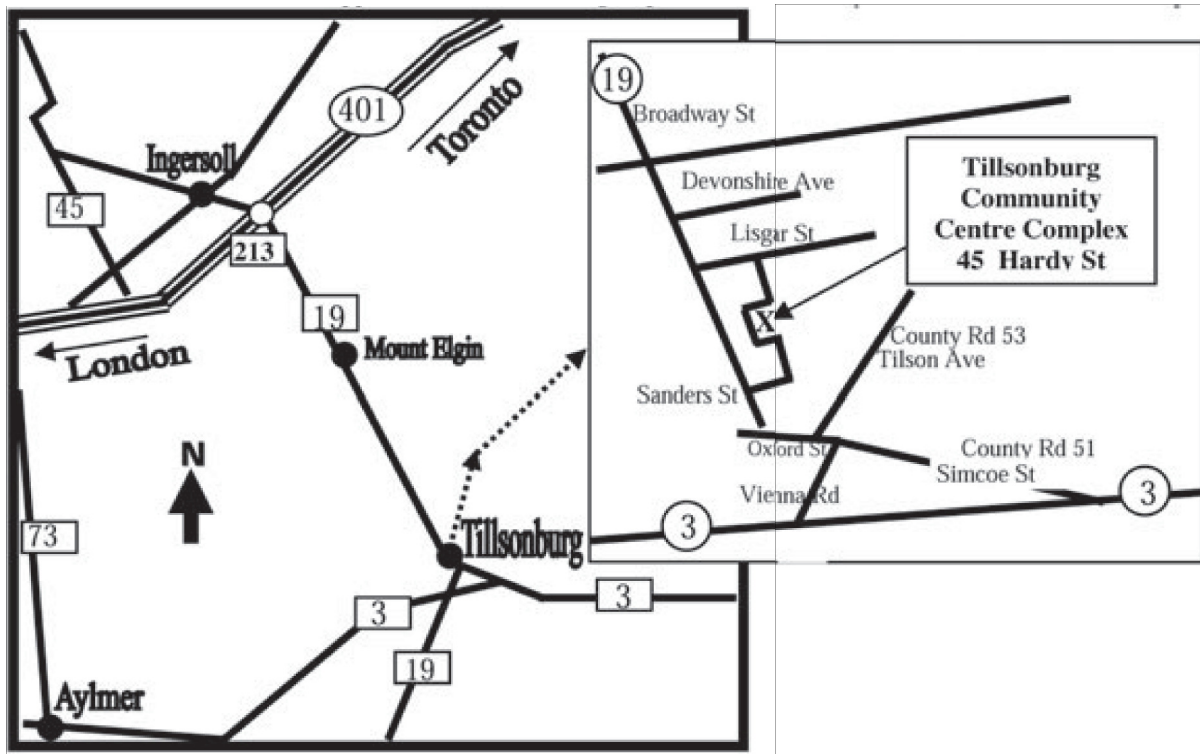

Novice B: 2012, 2020

Novice A: 2016, 2017, 2018, 2023

Lunch breaks for the Obedience and Rally ring will be posted at ringside. Judging is based on the formula of 9 Pre-Novice, 8 Novice, 7 Open and 6 Utility dogs per hour for Obedience. Judging is based on the formula of 15 dogs per hour for Rally. Exhibitors with a conflict between Conformation and Obedience/Rally should notify the Obedience/Rally Table Steward.