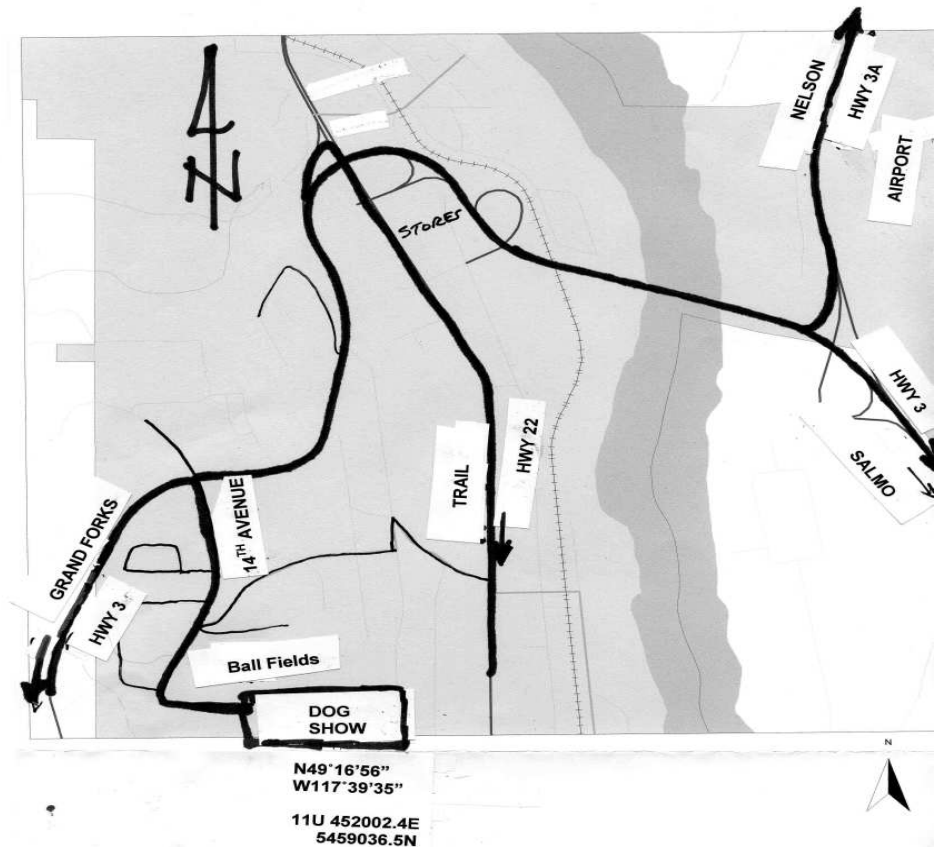

DIRECTIONS TO WKKC 2011 DOG SHOW

The location of the 2011 Dog Show has moved to a temporary location within Castlegar, at an old school (Kinnaird Park Middle School) on 14th Avenue approximately 1km off Highway 3.

From Salmo (Hwy. 3) follow Hwy. 3 signage to Grand Forks. This will take you across the Columbia River Bridge, then over the overpass in Castlegar. Continue about 1.4km west from the overpass, and turn LEFT on 14th Avenue (first road to the left).

From Nelson (Hwy. 3A), just past the Airport/Selkirk College junction take the exit to the right which will join with Highway 3 from Salmo. Follow the above directions to 14th Avenue.

From Trail (Hwy. 20), travel north past the A&W and follow the signs to Grand Forks, taking the left exit underneath the overpass west onto Hwy. 3. Travel about 1.4km west from the overpass and turn LEFT on 14th Avenue (first road to the left).

From Grand Forks (Hwy. 3), continue about 0.9km east past the “Welcome to Castlegar” sign and turn right onto 14th Avenue at the intersection (just past the start of 70kmh speed zone).

ONCE ON 14TH AVENUE, follow 14th Avenue south for about 1km, where it will curve to the left around playing fields and end at a large parking area and the school. This is the site of the Dog Show.

City of Castlegar