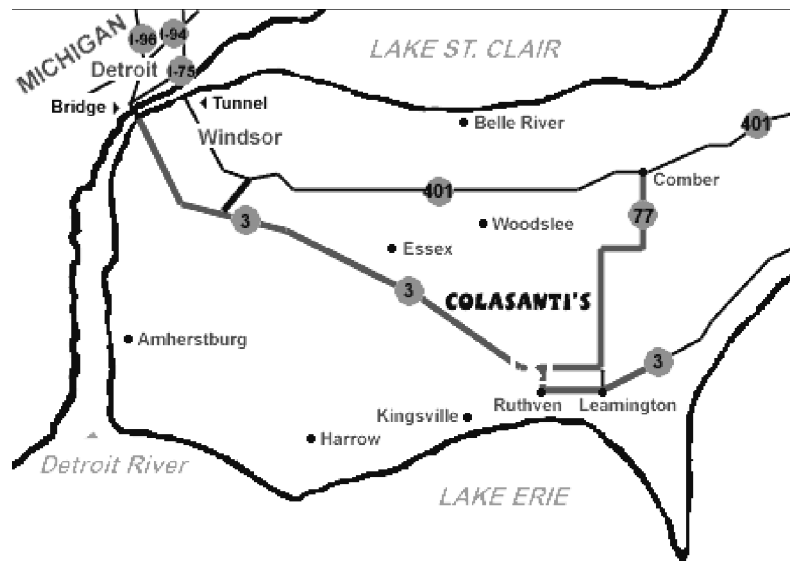

Directions from the Tunnel

Turn left on to Ouellette Avenue. Take Ouellette out of the city. Exit right on Leamington 3B, go through two stoplights, on 2nd light turn left onto highway #3, follow to County Rd #34, turn right, go to first set of lights turn right, the fifth driveway on right, turn right go to the back. Colasanti's is 20 miles from Tunnel.

Directions from the Bridge

Leave Customs on Huron Church Road, go past McDonald's. Stay on Huron Church until it joins Highway #3. Follow Highway #3 to County Rd #34, turn right, go to first set of lights turn right, the fifth driveway on right, and turn right go to the back. Colasanti's is 25 miles from the Bridge.