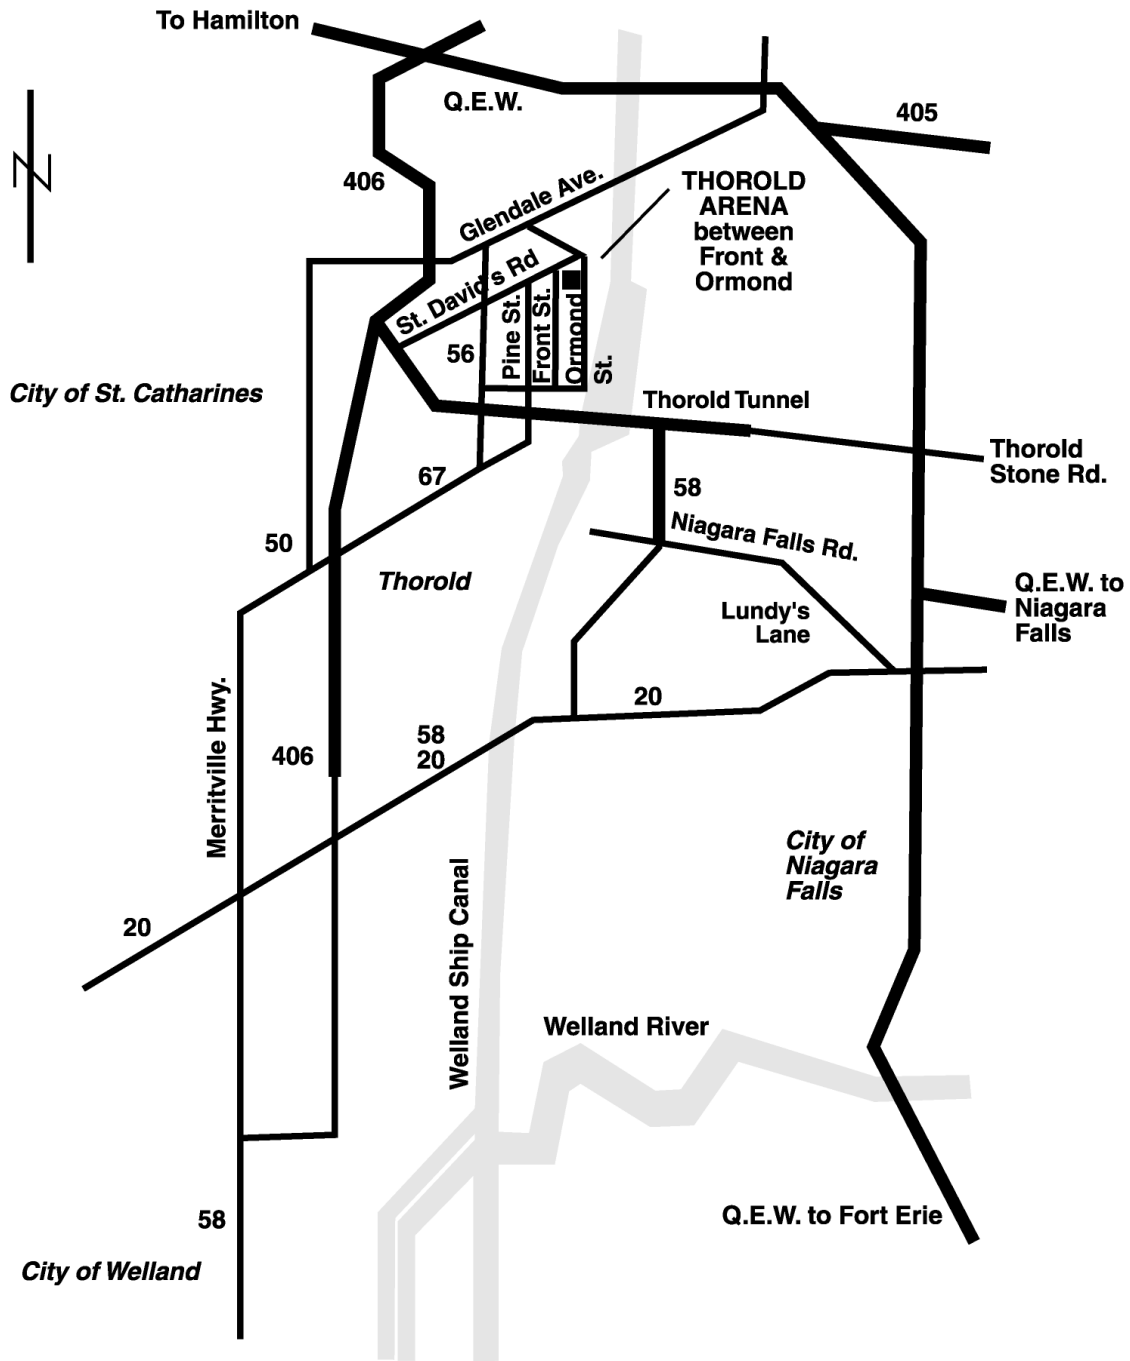

FROM HAMILTON & TORONTO

Queen Elizabeth Highway (Q.E.W.) to Hwy. 406 South. Exit on St. David's Road East. (Do NOT take Thorold Exit). Continue on St. David's Road to Front Street. Arena in on the corner of St. David's Road and Front Street.