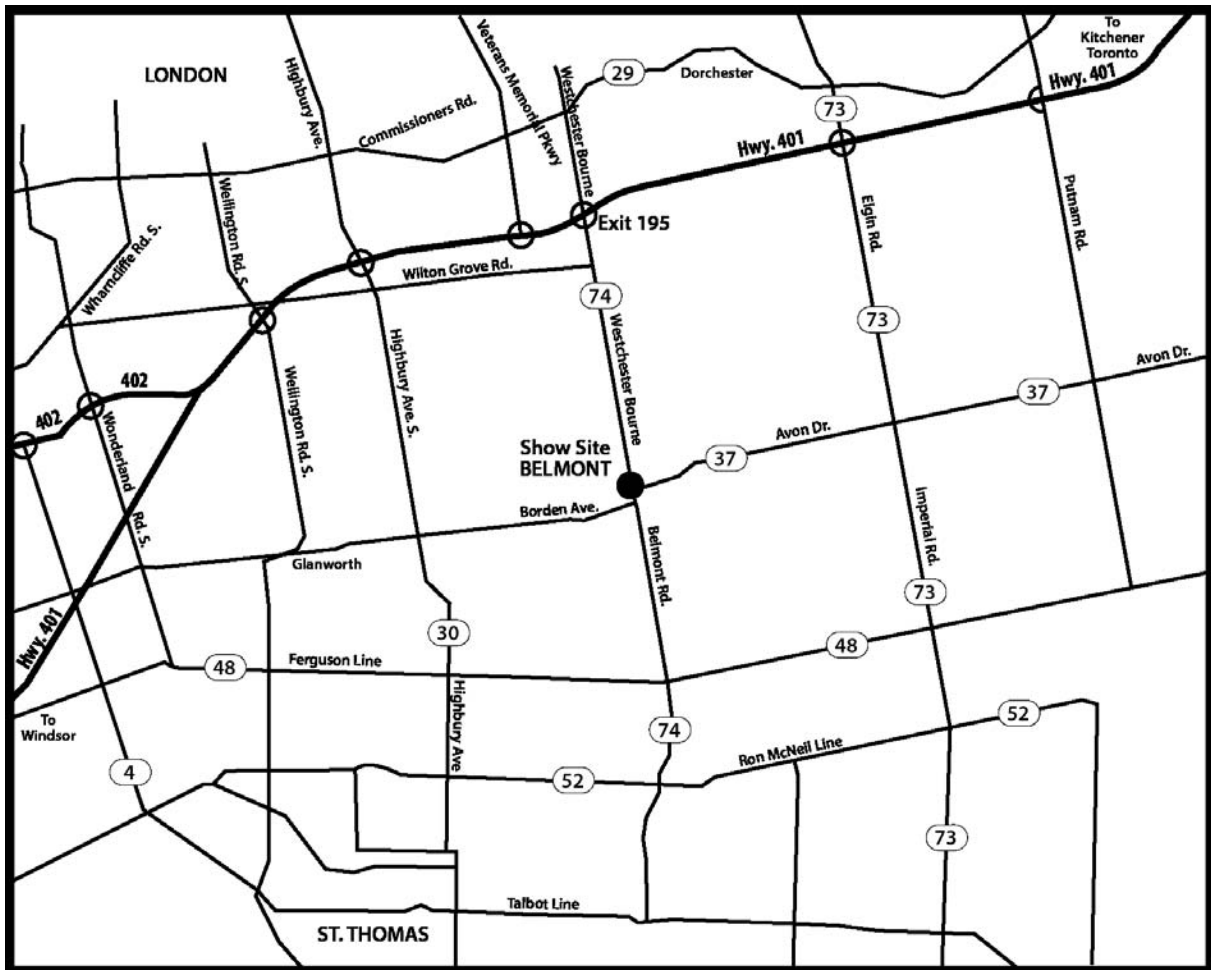

**Group Judging Upon
Completion of Breeds**

SHOW SECRETARY

MJN SHOW SERVICES

33 Devonglen Drive
Kitchener ON N2E 1Z6
519-568-8582

E-mail: info@mjnshowservices.com

SUMMARY

	<u>Fri. #1</u>	<u>Fri. #2.</u>	<u>Sat.</u>	<u>Sun.</u>
Group 1	47	49	89	77
Group 2	16	16	31	31
Group 3	36	35	49	42
Group 4	20	20	28	23
Group 5	32	32	40	40
Group 6	23	21	36	34
Group 7	<u>26</u>	<u>27</u>	<u>37</u>	<u>40</u>
	200	200	310	287
Baby Puppies			<u>18</u>	—
Specialties			100	97
Sweepstakes			<u>27</u>	—
			455	384