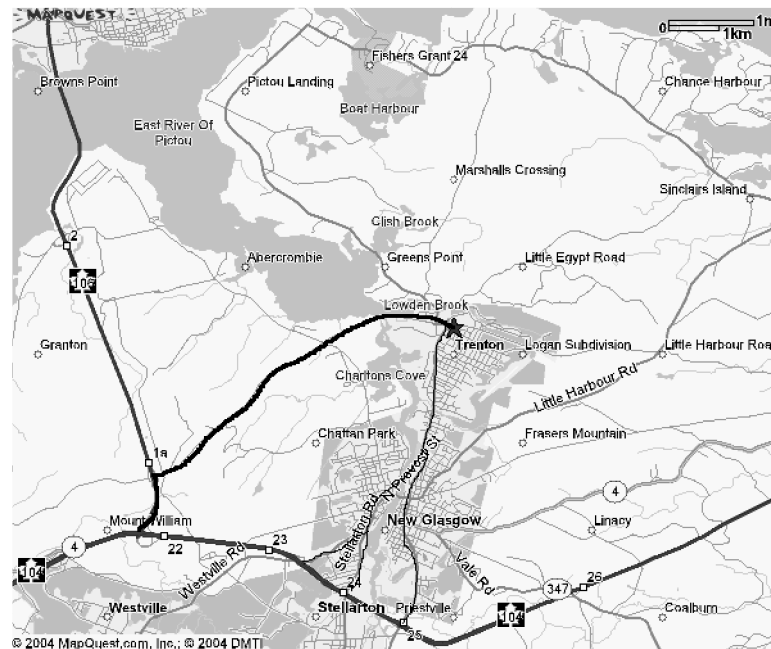

Judging will begin at 8:30 am on Saturday & 8:00 am on Sunday
Group judging will follow completion of Breed judging within each Group

NOTE: TERRIERS IN SHOW 4 WILL BE JUDGED IN THE MORNING, NOT THE AFTERNOON.

JUNIOR HANDLING: Saturday 12:30 Ring 1

**GERMAN SHEPHERD DOG CLUB OF CANADA
Specialty Show Sunday, Sept. 11, 2016**

Judge: Tony Vandendool Ring 3 time: 11:40
15 German Shepherd 2 M, 3 F, 3 MS, 5 FS, 1 BBP, 1 Alt F

Directions to show site:

For those going directly to the show site coming from Truro:

Take exit 22 and then exit 1A. At the top of the ramp turn right onto Park Road. You will go through a set of lights and then a stop sign. The show site is on the left after going through the stop sign.

For those going to a motel prior to the show site:

From Truro: Take exit 23, Turn left at the bottom of the ramp. Proceed through New Glasgow to Park Road (look for Trenton Park sign). Turn right at the lights onto Park Road. The show site will be your left after going through the stop sign.

From Cape Breton: Take exit 25. Proceed through New Glasgow to Trenton and to Park Road. Turn right onto Park Road. The show site is on the left after going through the stop sign.