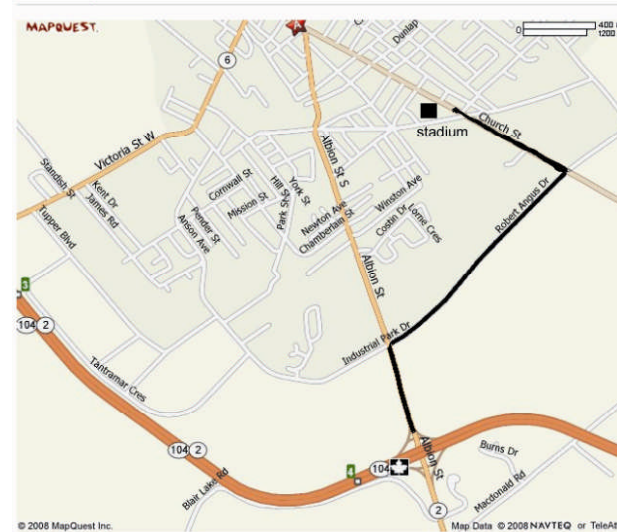

DIRECTIONS

Take exit 4 to Albion St. Coming from Truro, turn right off the ramp. From NB turn left off the ramp. At the second set of lights, turn right onto Robert Angus Drive. At the four way stop turn left onto Church St. Proceed until you see the stadium on your left.