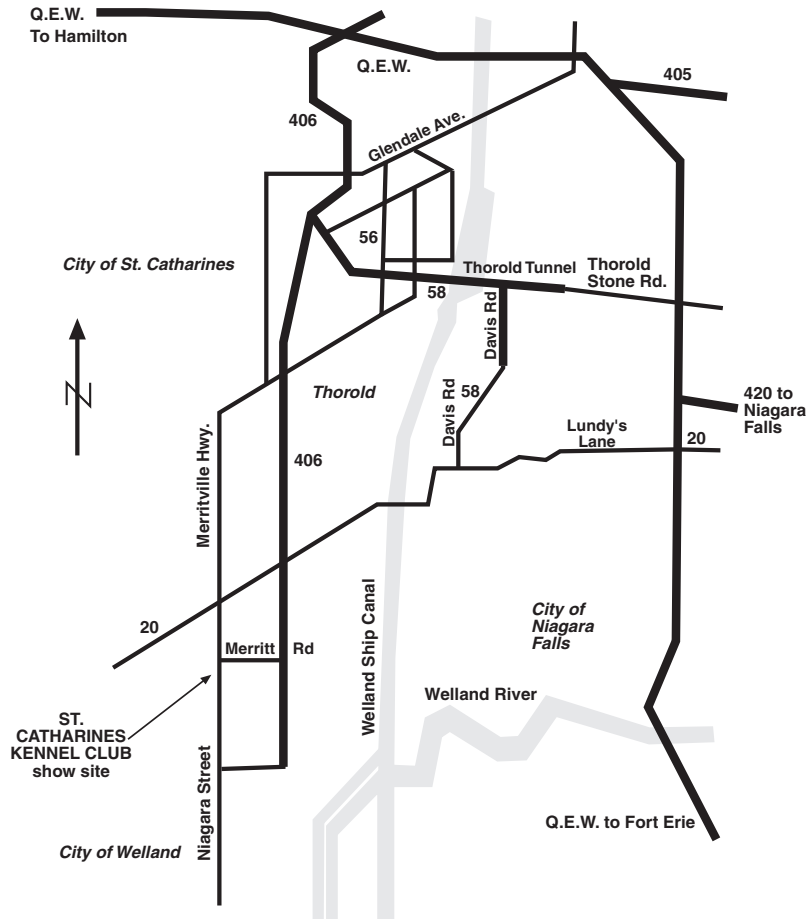

JUDGING SCHEDULE

FRIDAY, AUGUST 16, 2013
SATURDAY, AUGUST 17, 2013
SUNDAY, AUGUST 18, 2013

NIAGARA REGIONAL EXHIBITION
1100 Niagara Street, Welland, Ontario

FRIDAY, AUGUST 16, 2013

RING 1 - JUDGE: Ms. L. Millman